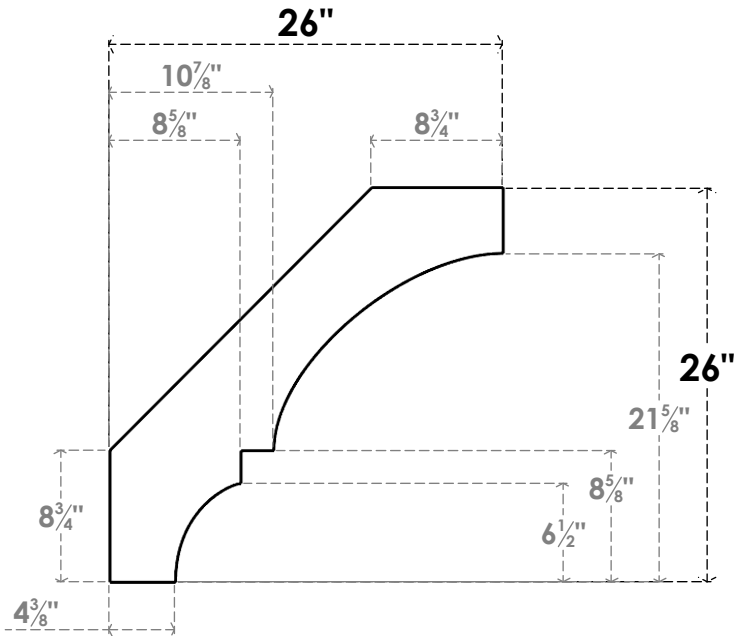

ITEM NUMBER: BRCPC060X26000X26000BOA

6"W X 26"D X 26"H BALBOA ARCHITECTURAL GRADE PVC CLOSED KNEE BRACE

SIDE PROFILE

FRONT PROFILE

ISOMETRIC

EKENA MILLWORK
2300 WEST MAIN ST.
CLARKSVILLE, TX 75426
TOLL FREE: 866-607-0453
WWW.EKENAMILLWORK.COM