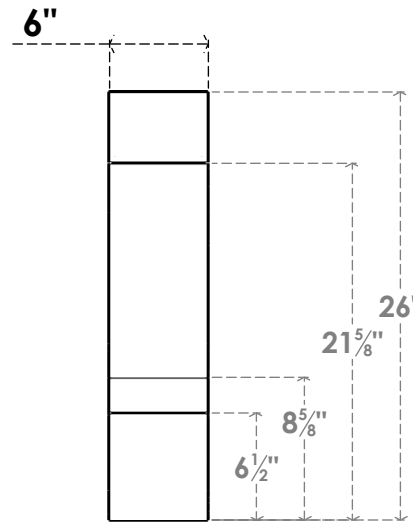

ITEM NUMBER: BRCPC060X26000X26000BOA

6"W X 26"D X 26"H BALBOA ARCHITECTURAL GRADE PVC CLOSED KNEE BRACE

SIDE PROFILE

FRONT PROFILE

ISOMETRIC

EKENA MILLWORK
2300 WEST MAIN ST.
CLARKSVILLE, TX 75426
TOLL FREE: 866-607-0453
WWW.EKENAMILLWORK.COM

NOTES

1. INSTALLATION TO BE COMPLETED IN ACCORDANCE WITH MANUFACTURER'S SPECIFICATIONS.
2. DRAWING MAY NOT BE TO SCALE
3. THIS DRAWING IS INTENDED FOR DESIGN AND PLANNING PURPOSES ONLY.
4. ALL INFORMATION CONTAINED HEREIN WAS CURRENT AT THE TIME OF DEVELOPMENT BUT MUST BE REVIEWED AND APPROVED BY THE PRODUCT MANUFACTURER TO BE CONSIDERED ACCURATE.
5. ARCHITECTURAL GRADE PVC PRODUCTS ARE MADE FROM EXPANDED CELLULAR PVC AND COME NATURALLY WHITE BUT MAY BE PAINTED